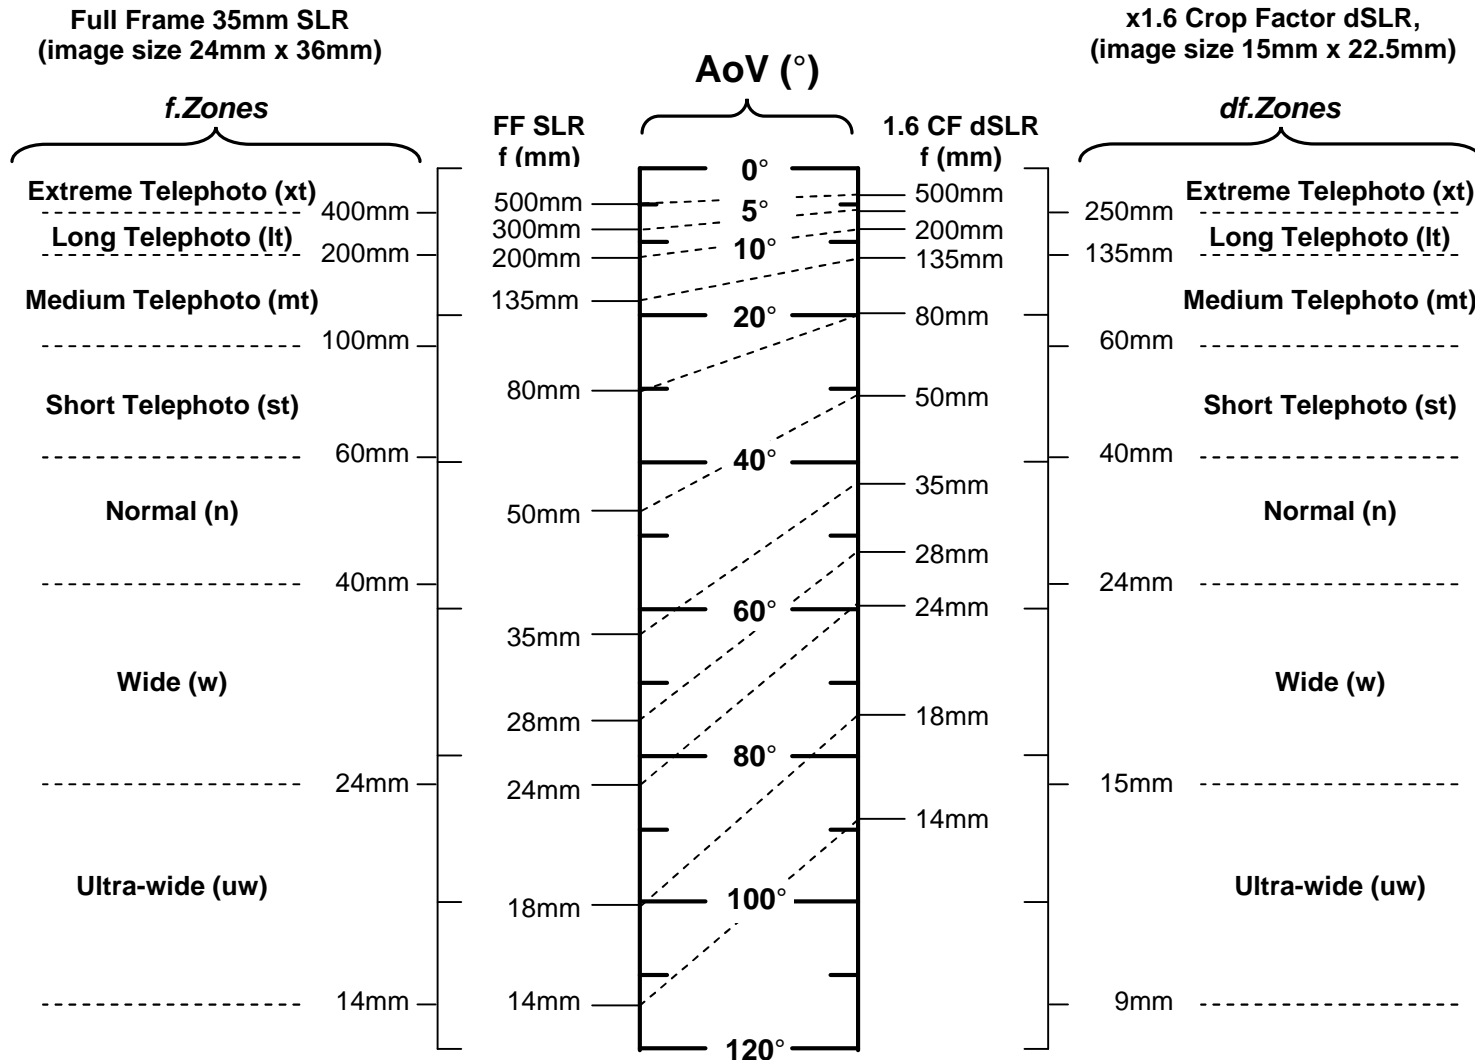

f.Zones[©]

Equivalent focal lengths for "Full Frame" 35mm and 1.6 Crop Factor digital SLR (e.g. Canon 20D)

AoV = angle of view (deg), **CF** = "crop factor", **f** = focal length (mm), **FF** = Full Frame for 35mm format (24mm x 36mm)

df.Zones are approximate equivalents to **f.Zones** for same **AoV** (e.g. for **f.Zone** = 60mm, **df.Zone** = 60/1.6 = 37.5° > 40°)